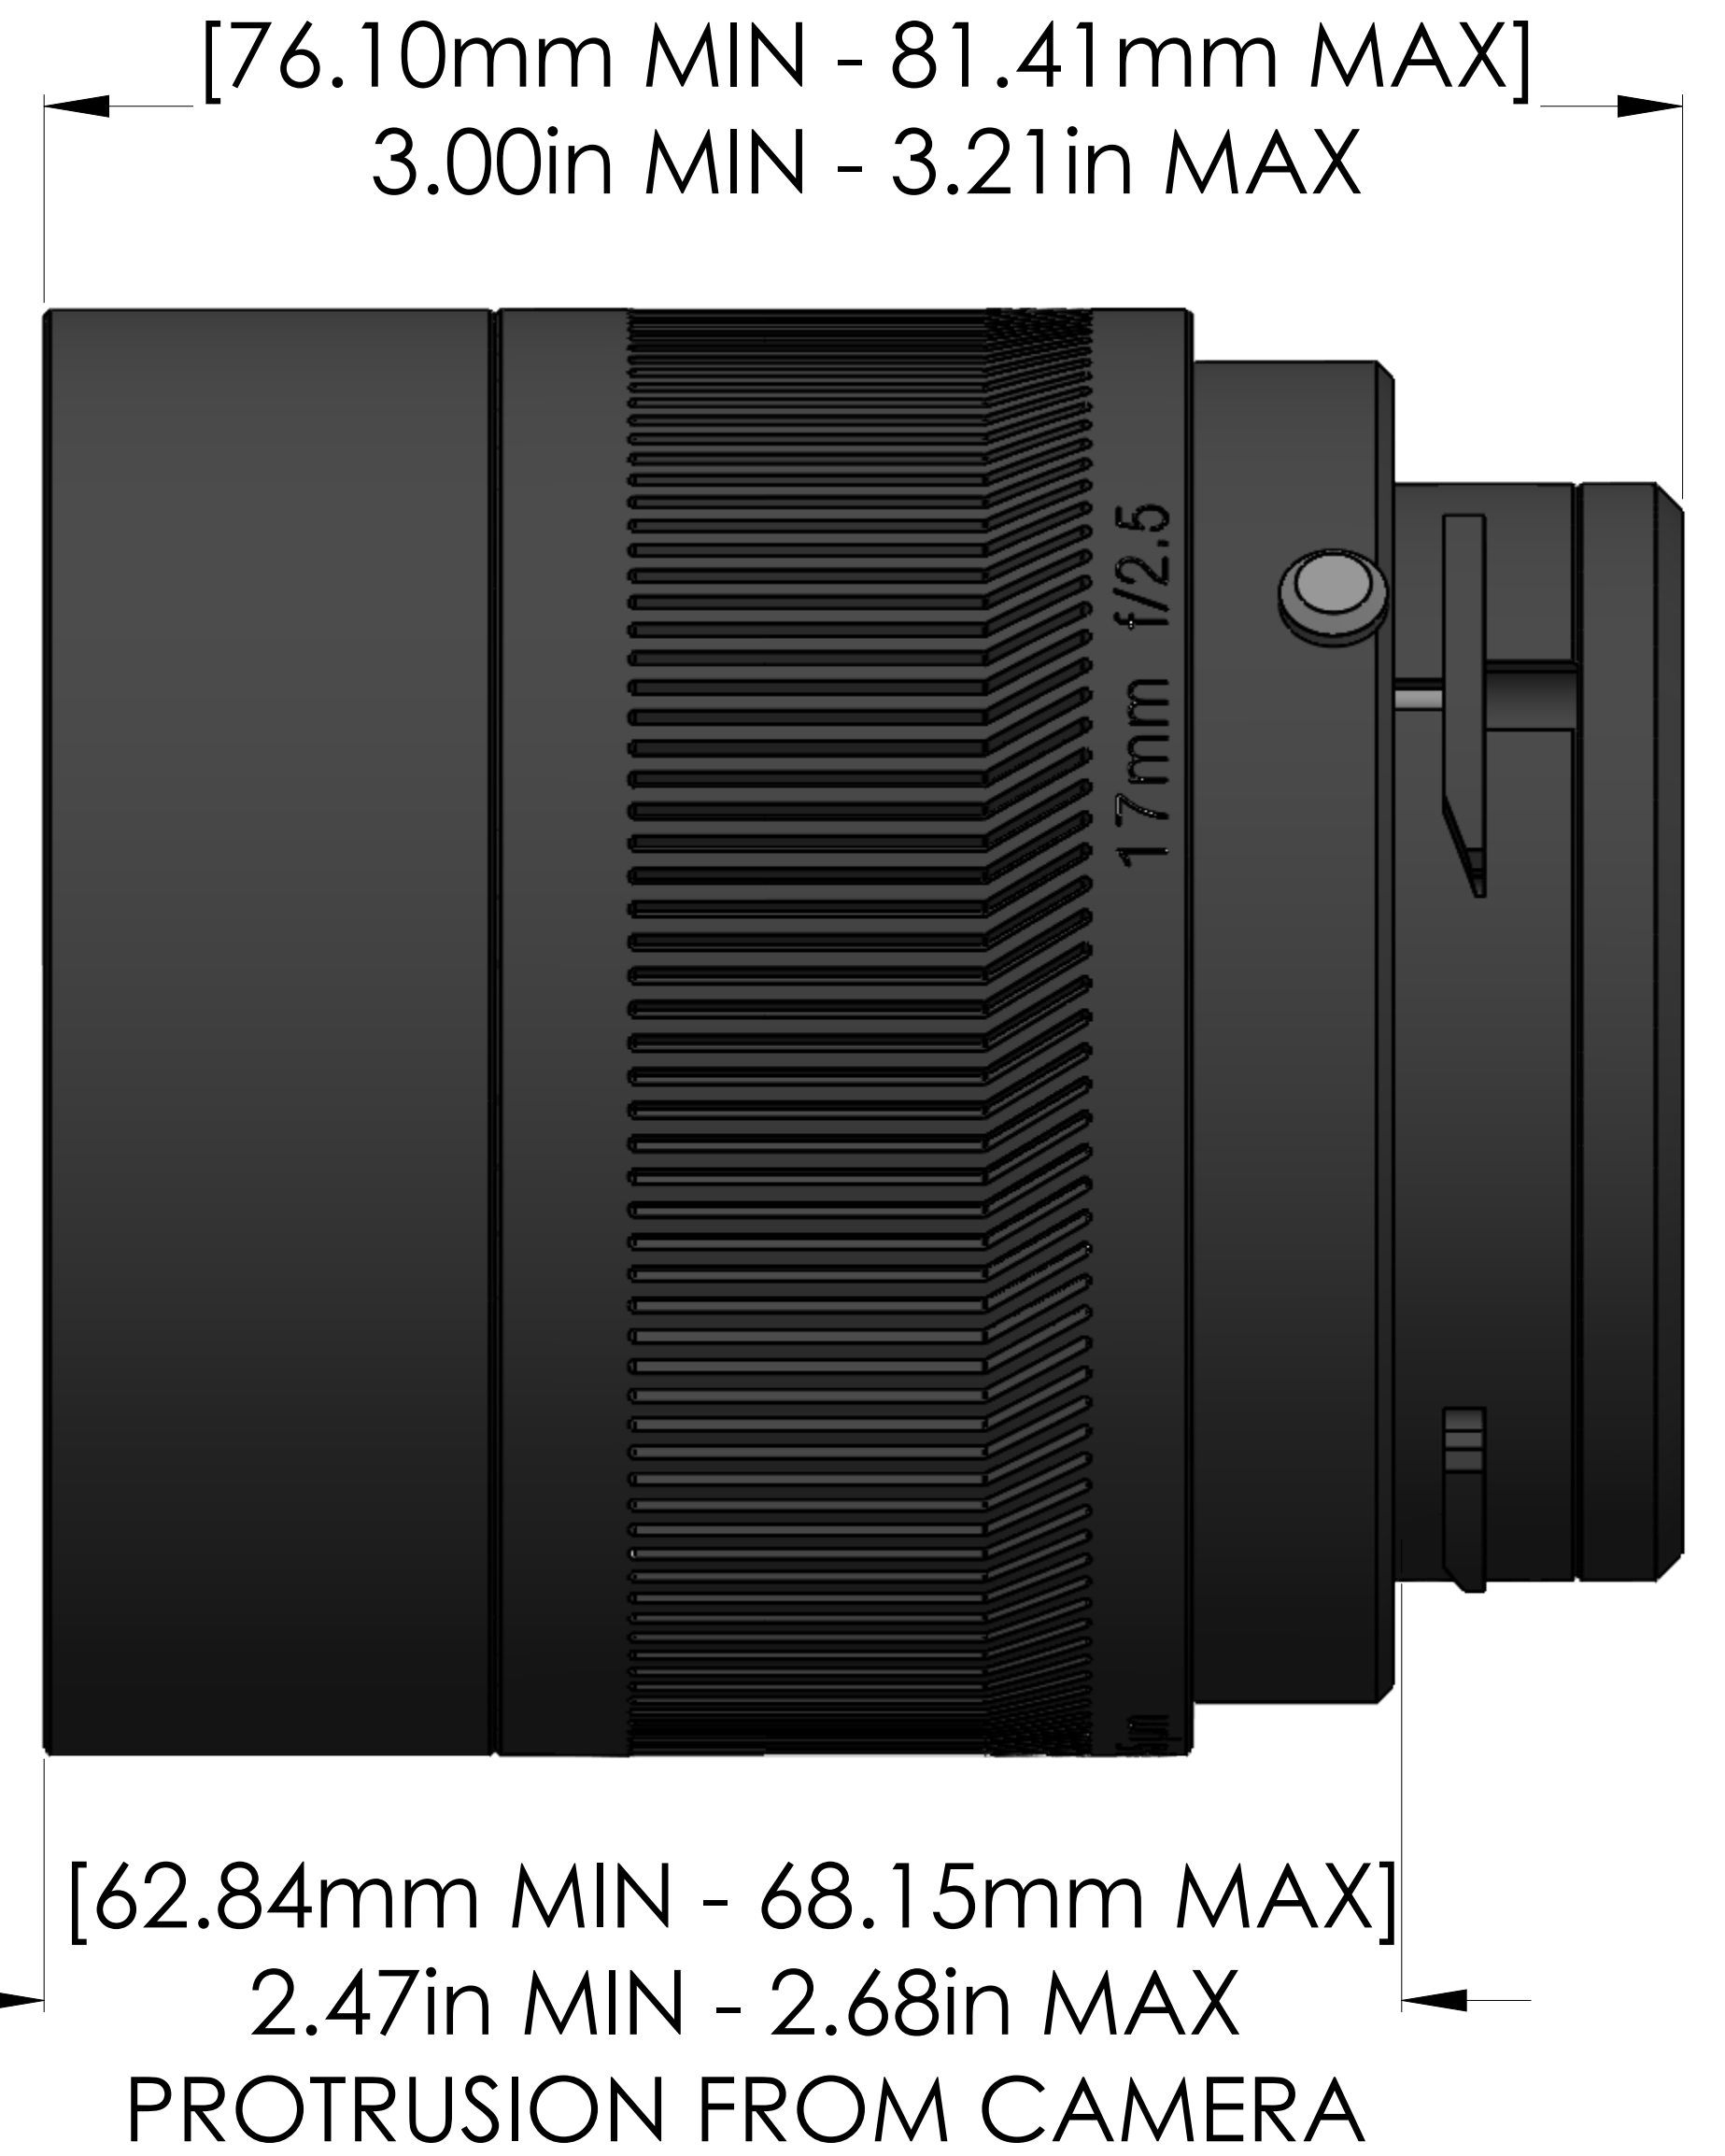

17mm MWIR

P/N: 4215423

68.2mm
Ø 2.69in

WEIGHT - [441.0 g]
15.4 oz