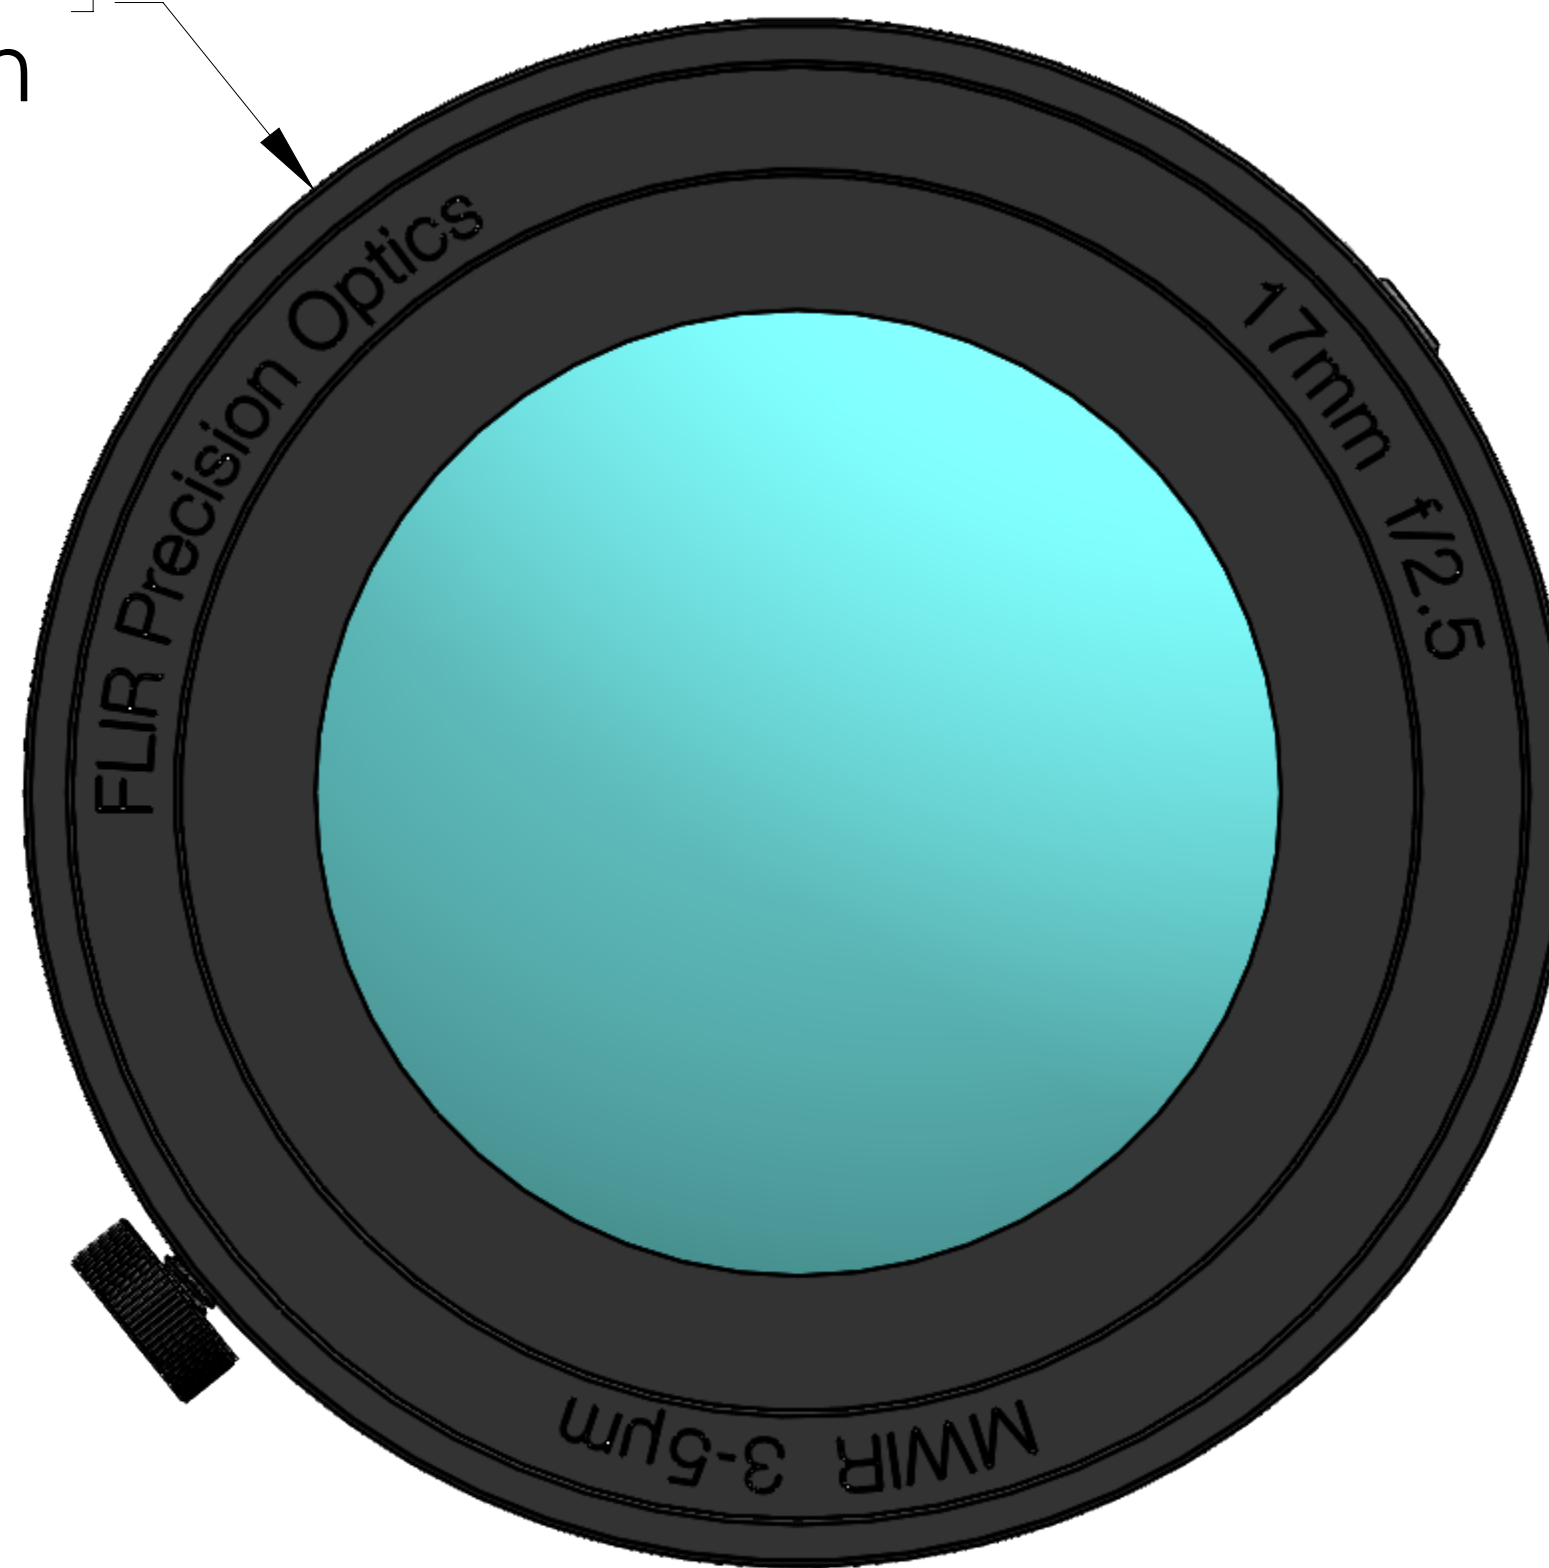

17mm MWIR

P/N: 4215423

68.2mm
Ø 2.69in

WEIGHT - [441.0 g]
15.4 oz