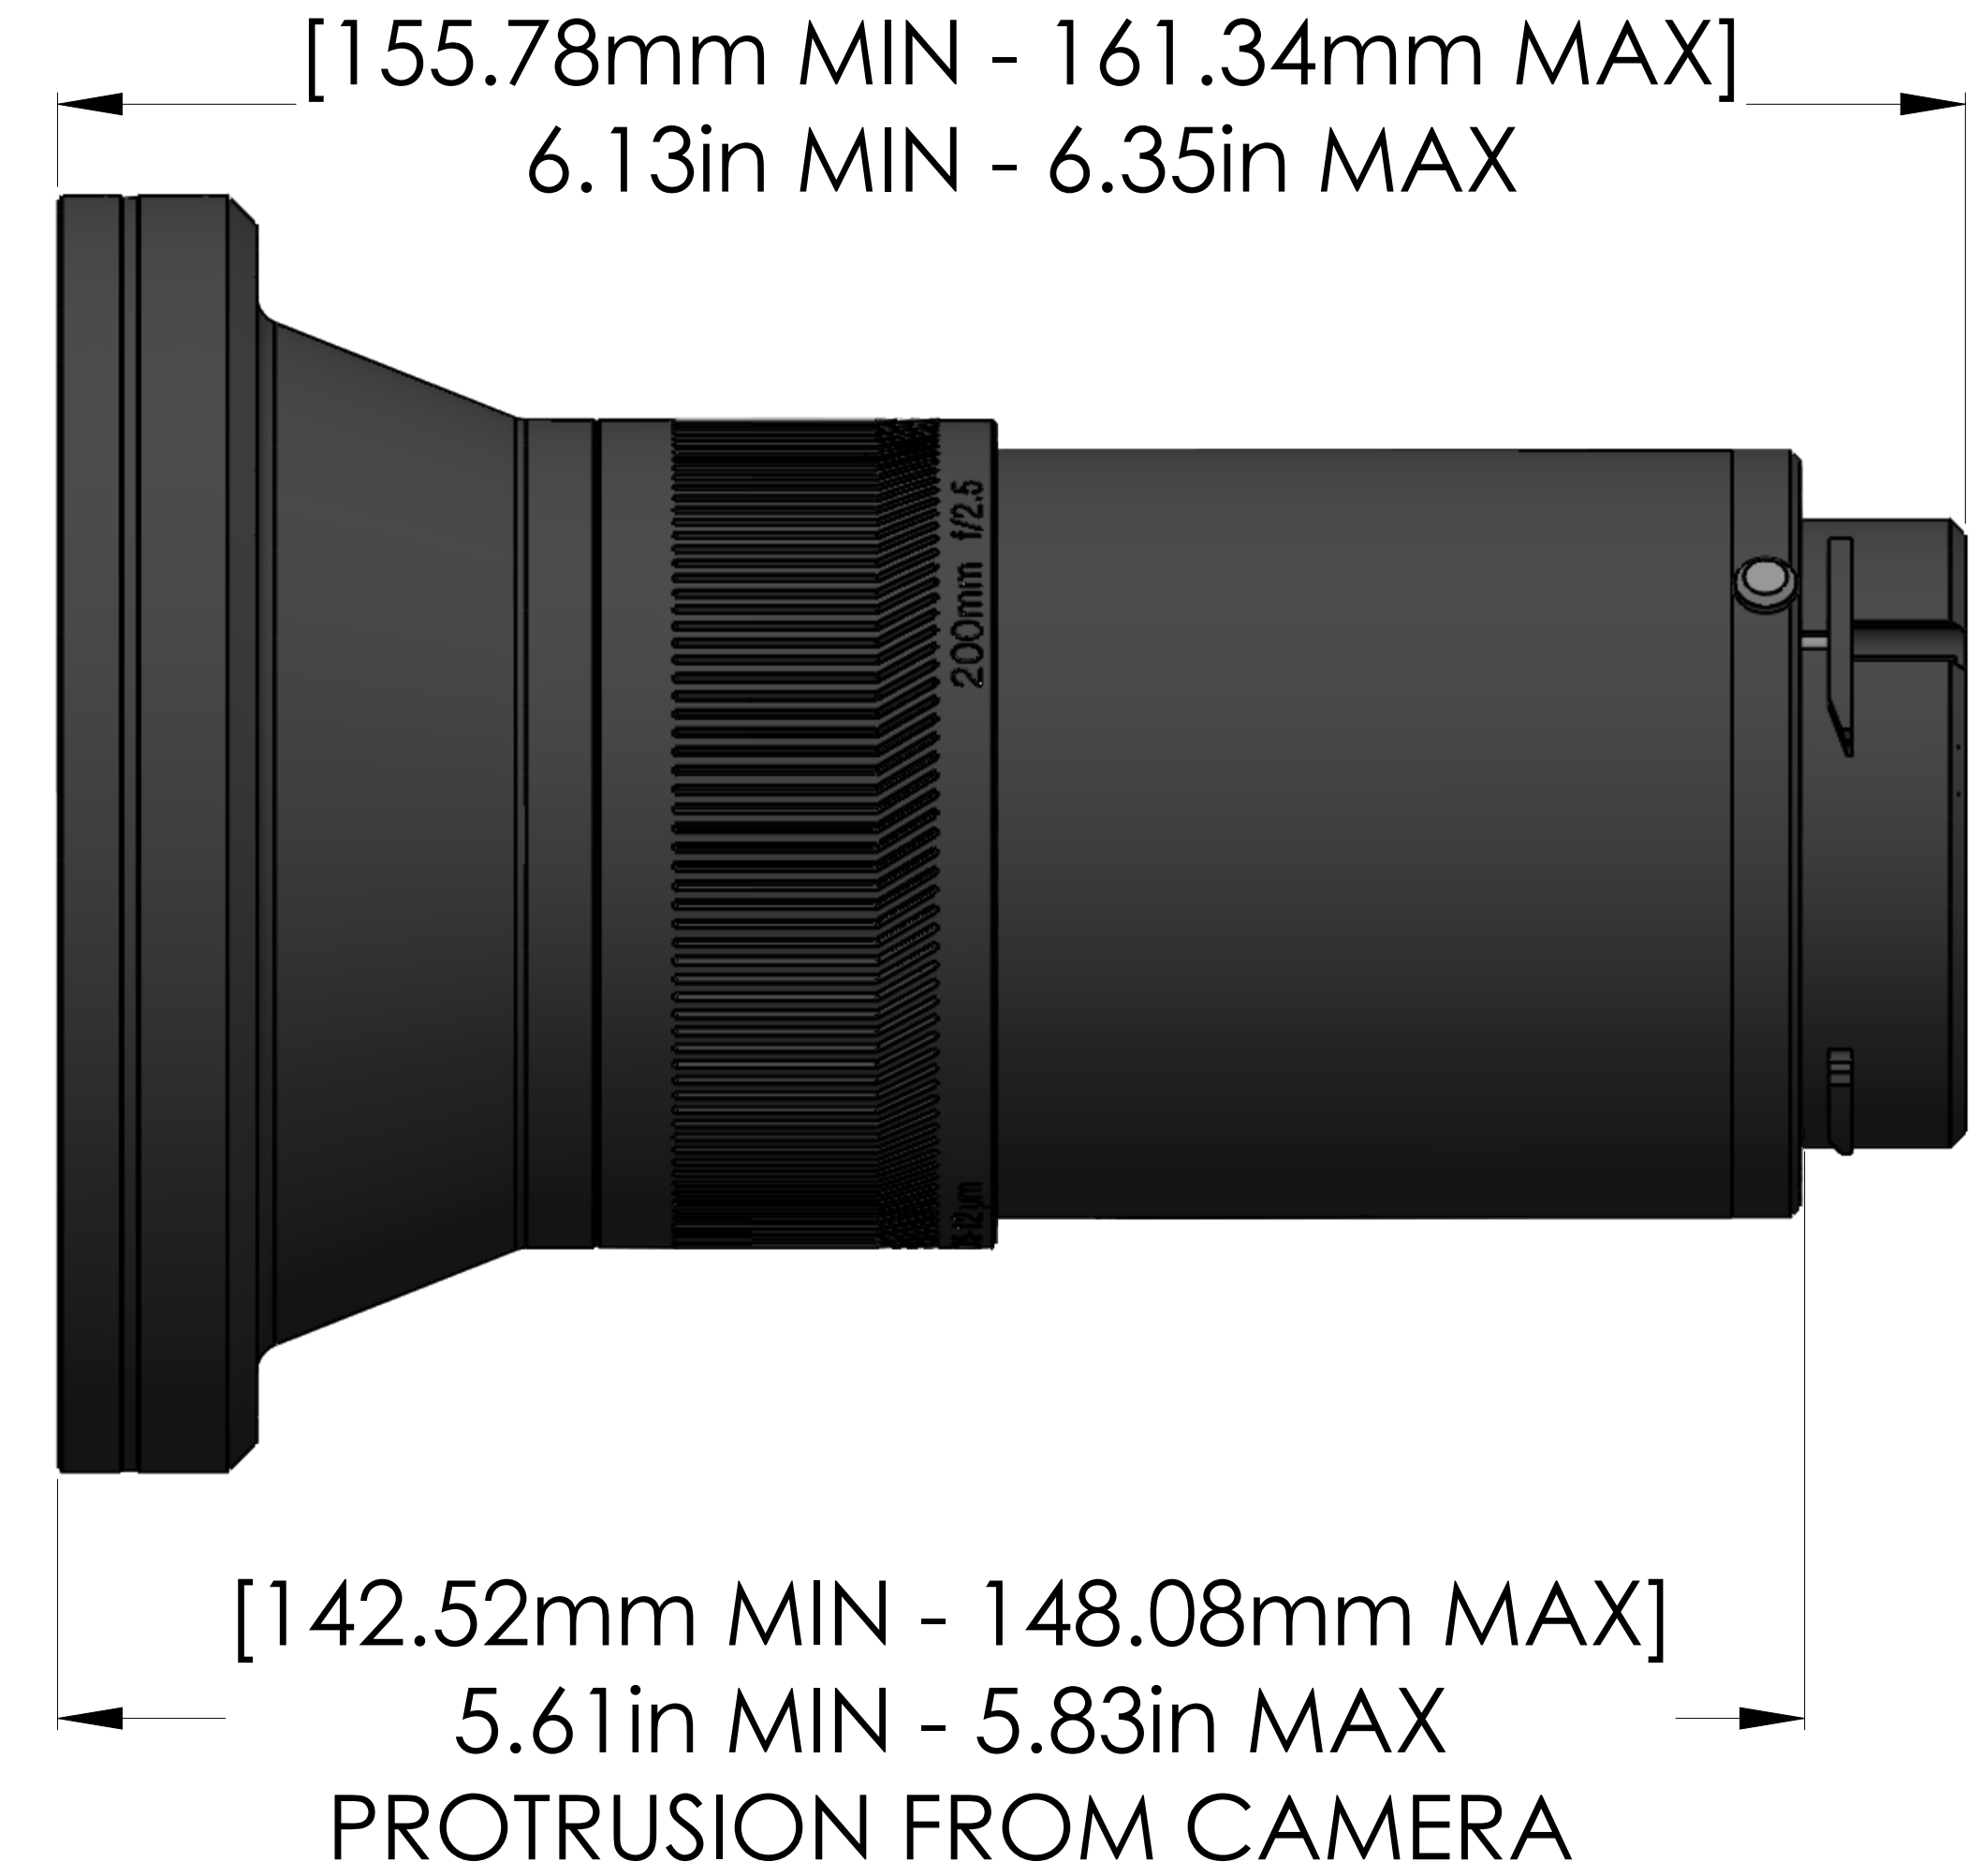

200mm LWIR

P/N: 4215505

[105.23mm]
Ø 4.14in

WEIGHT - [788.8 g]
27.8 oz