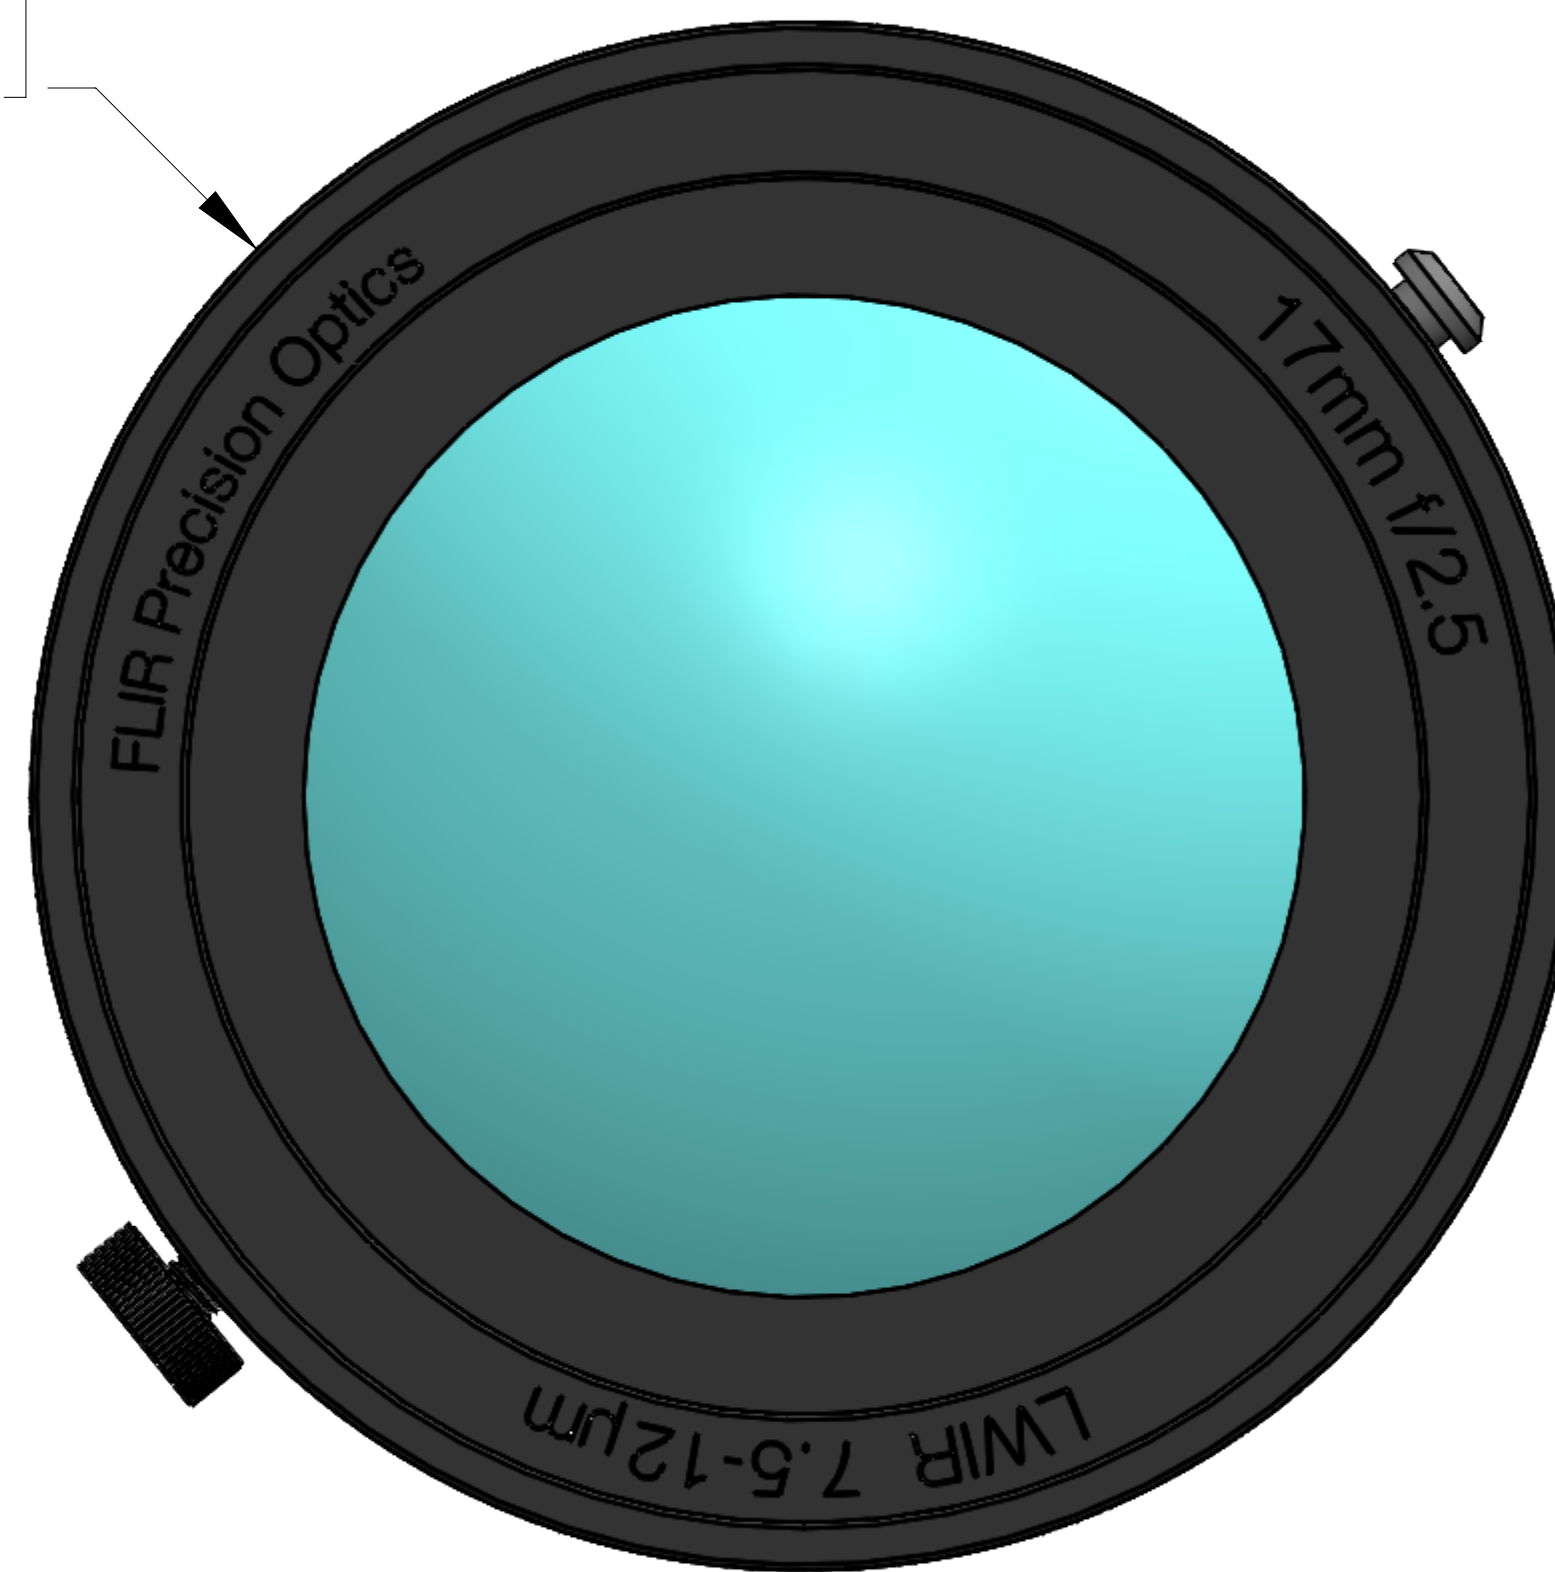

# 17mm LWIR

P/N: 4215424

68.2mm  
Ø 2.69in

[75.45mm MIN - 81.79mm MAX]  
3.01in MIN - 3.22in MAX

[63.17mm MIN - 68.48mm MAX]  
2.49in MIN - 2.70in MAX  
PROTRUSION FROM CAMERA

WEIGHT - [436.6 g]  
15.4 oz