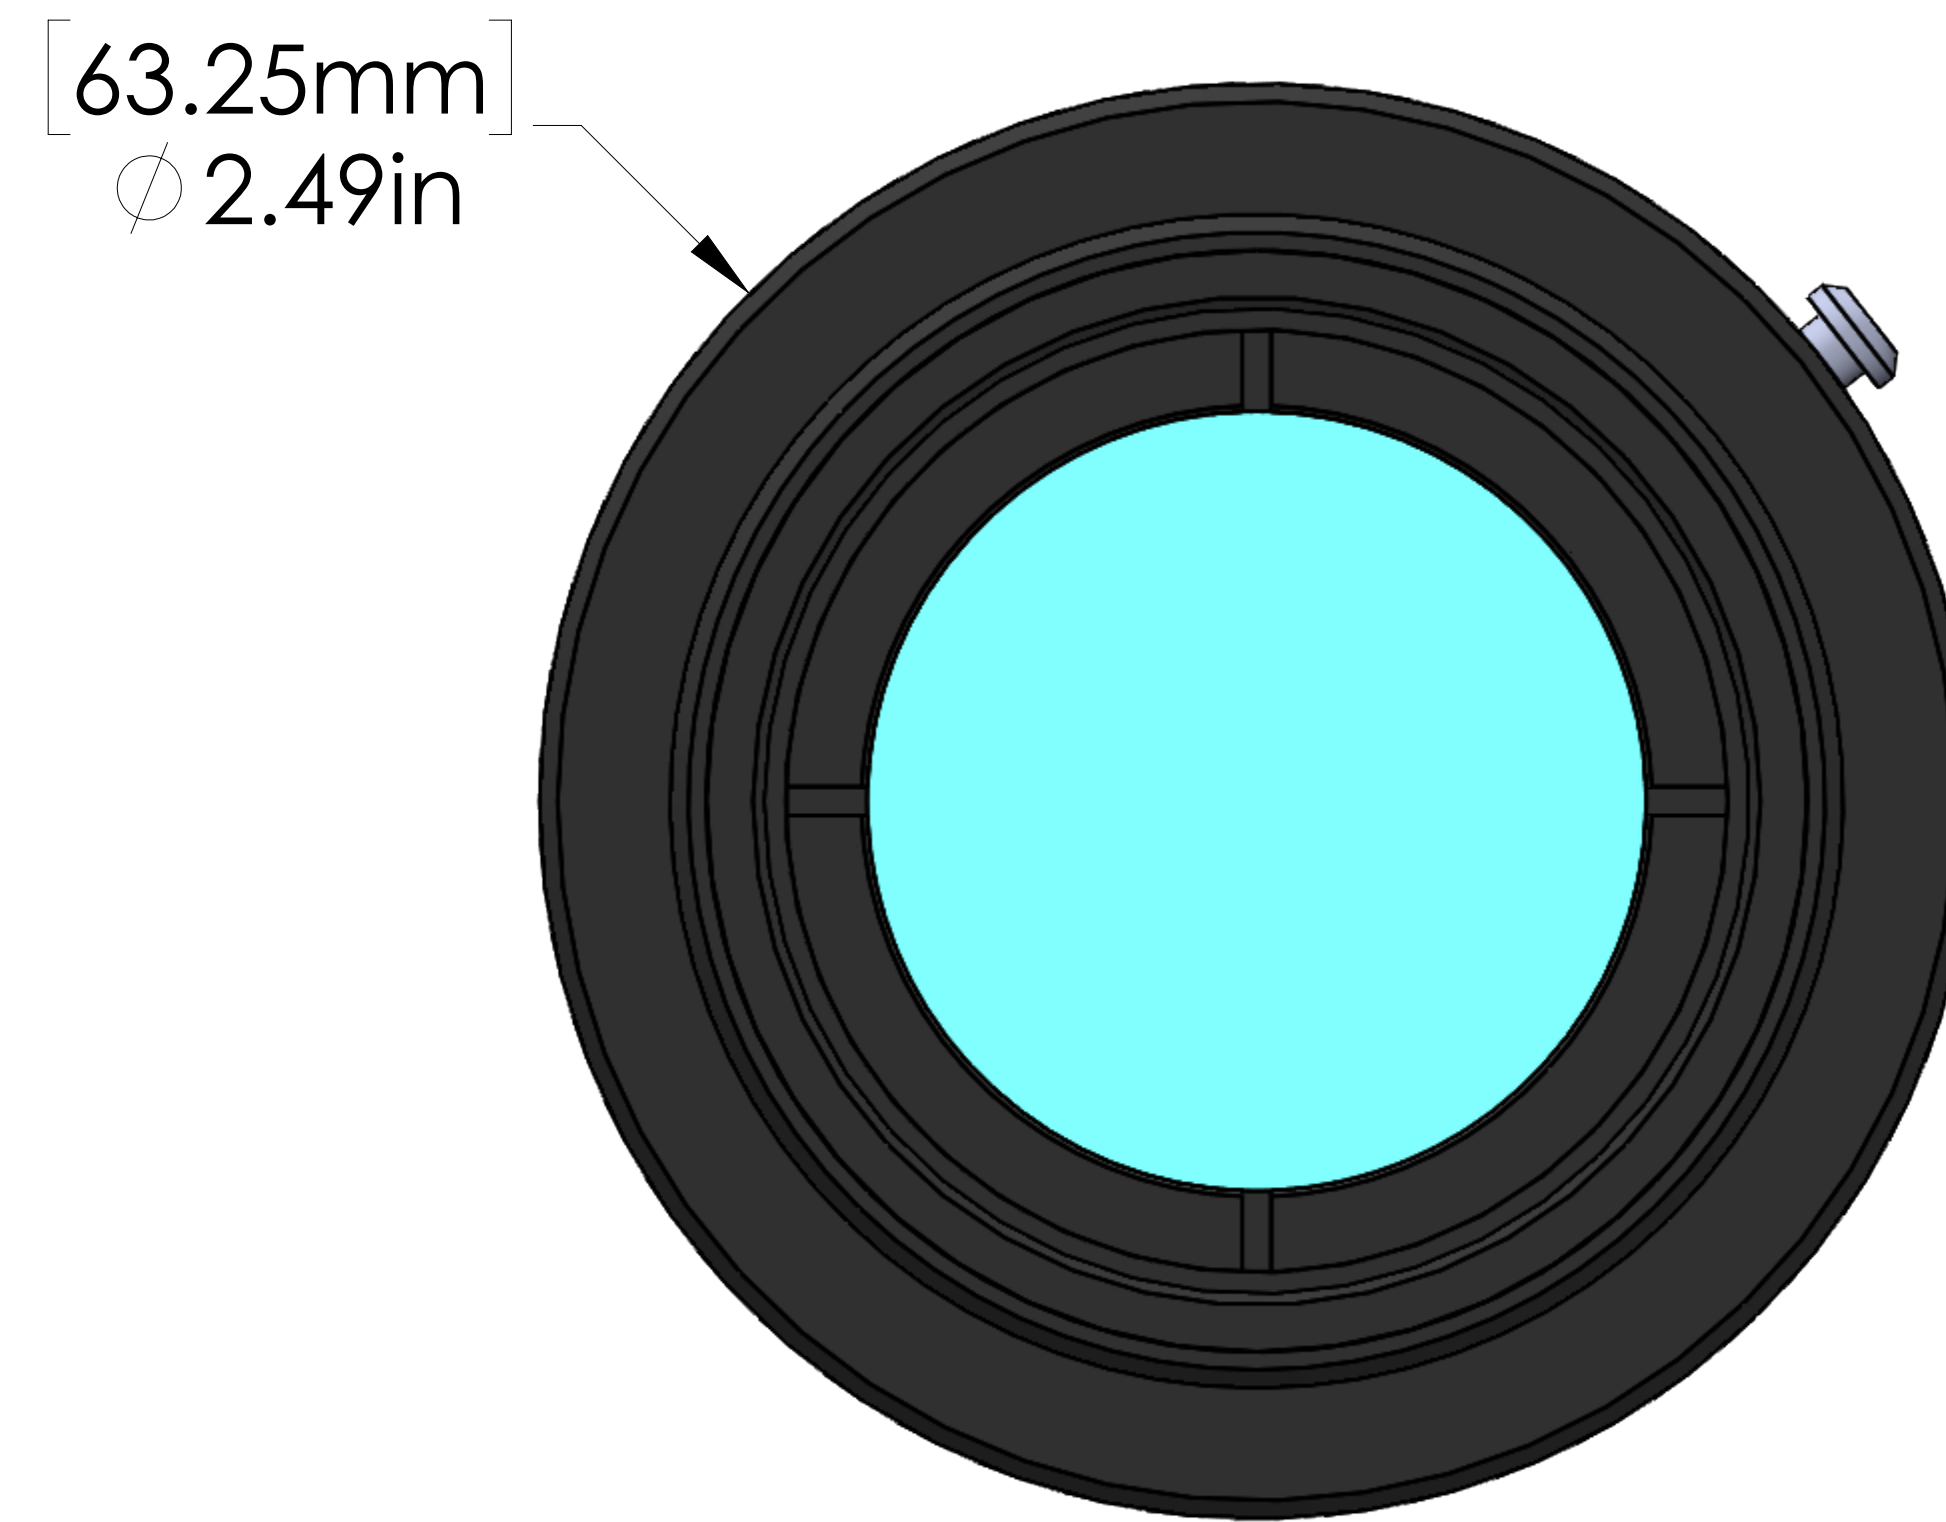

1X - LWIR

P/N: 4213642

WEIGHT - [226.6 g]
8.0 oz

OBJECT
WORKING
DISTANCE - [30mm]
1.18 in