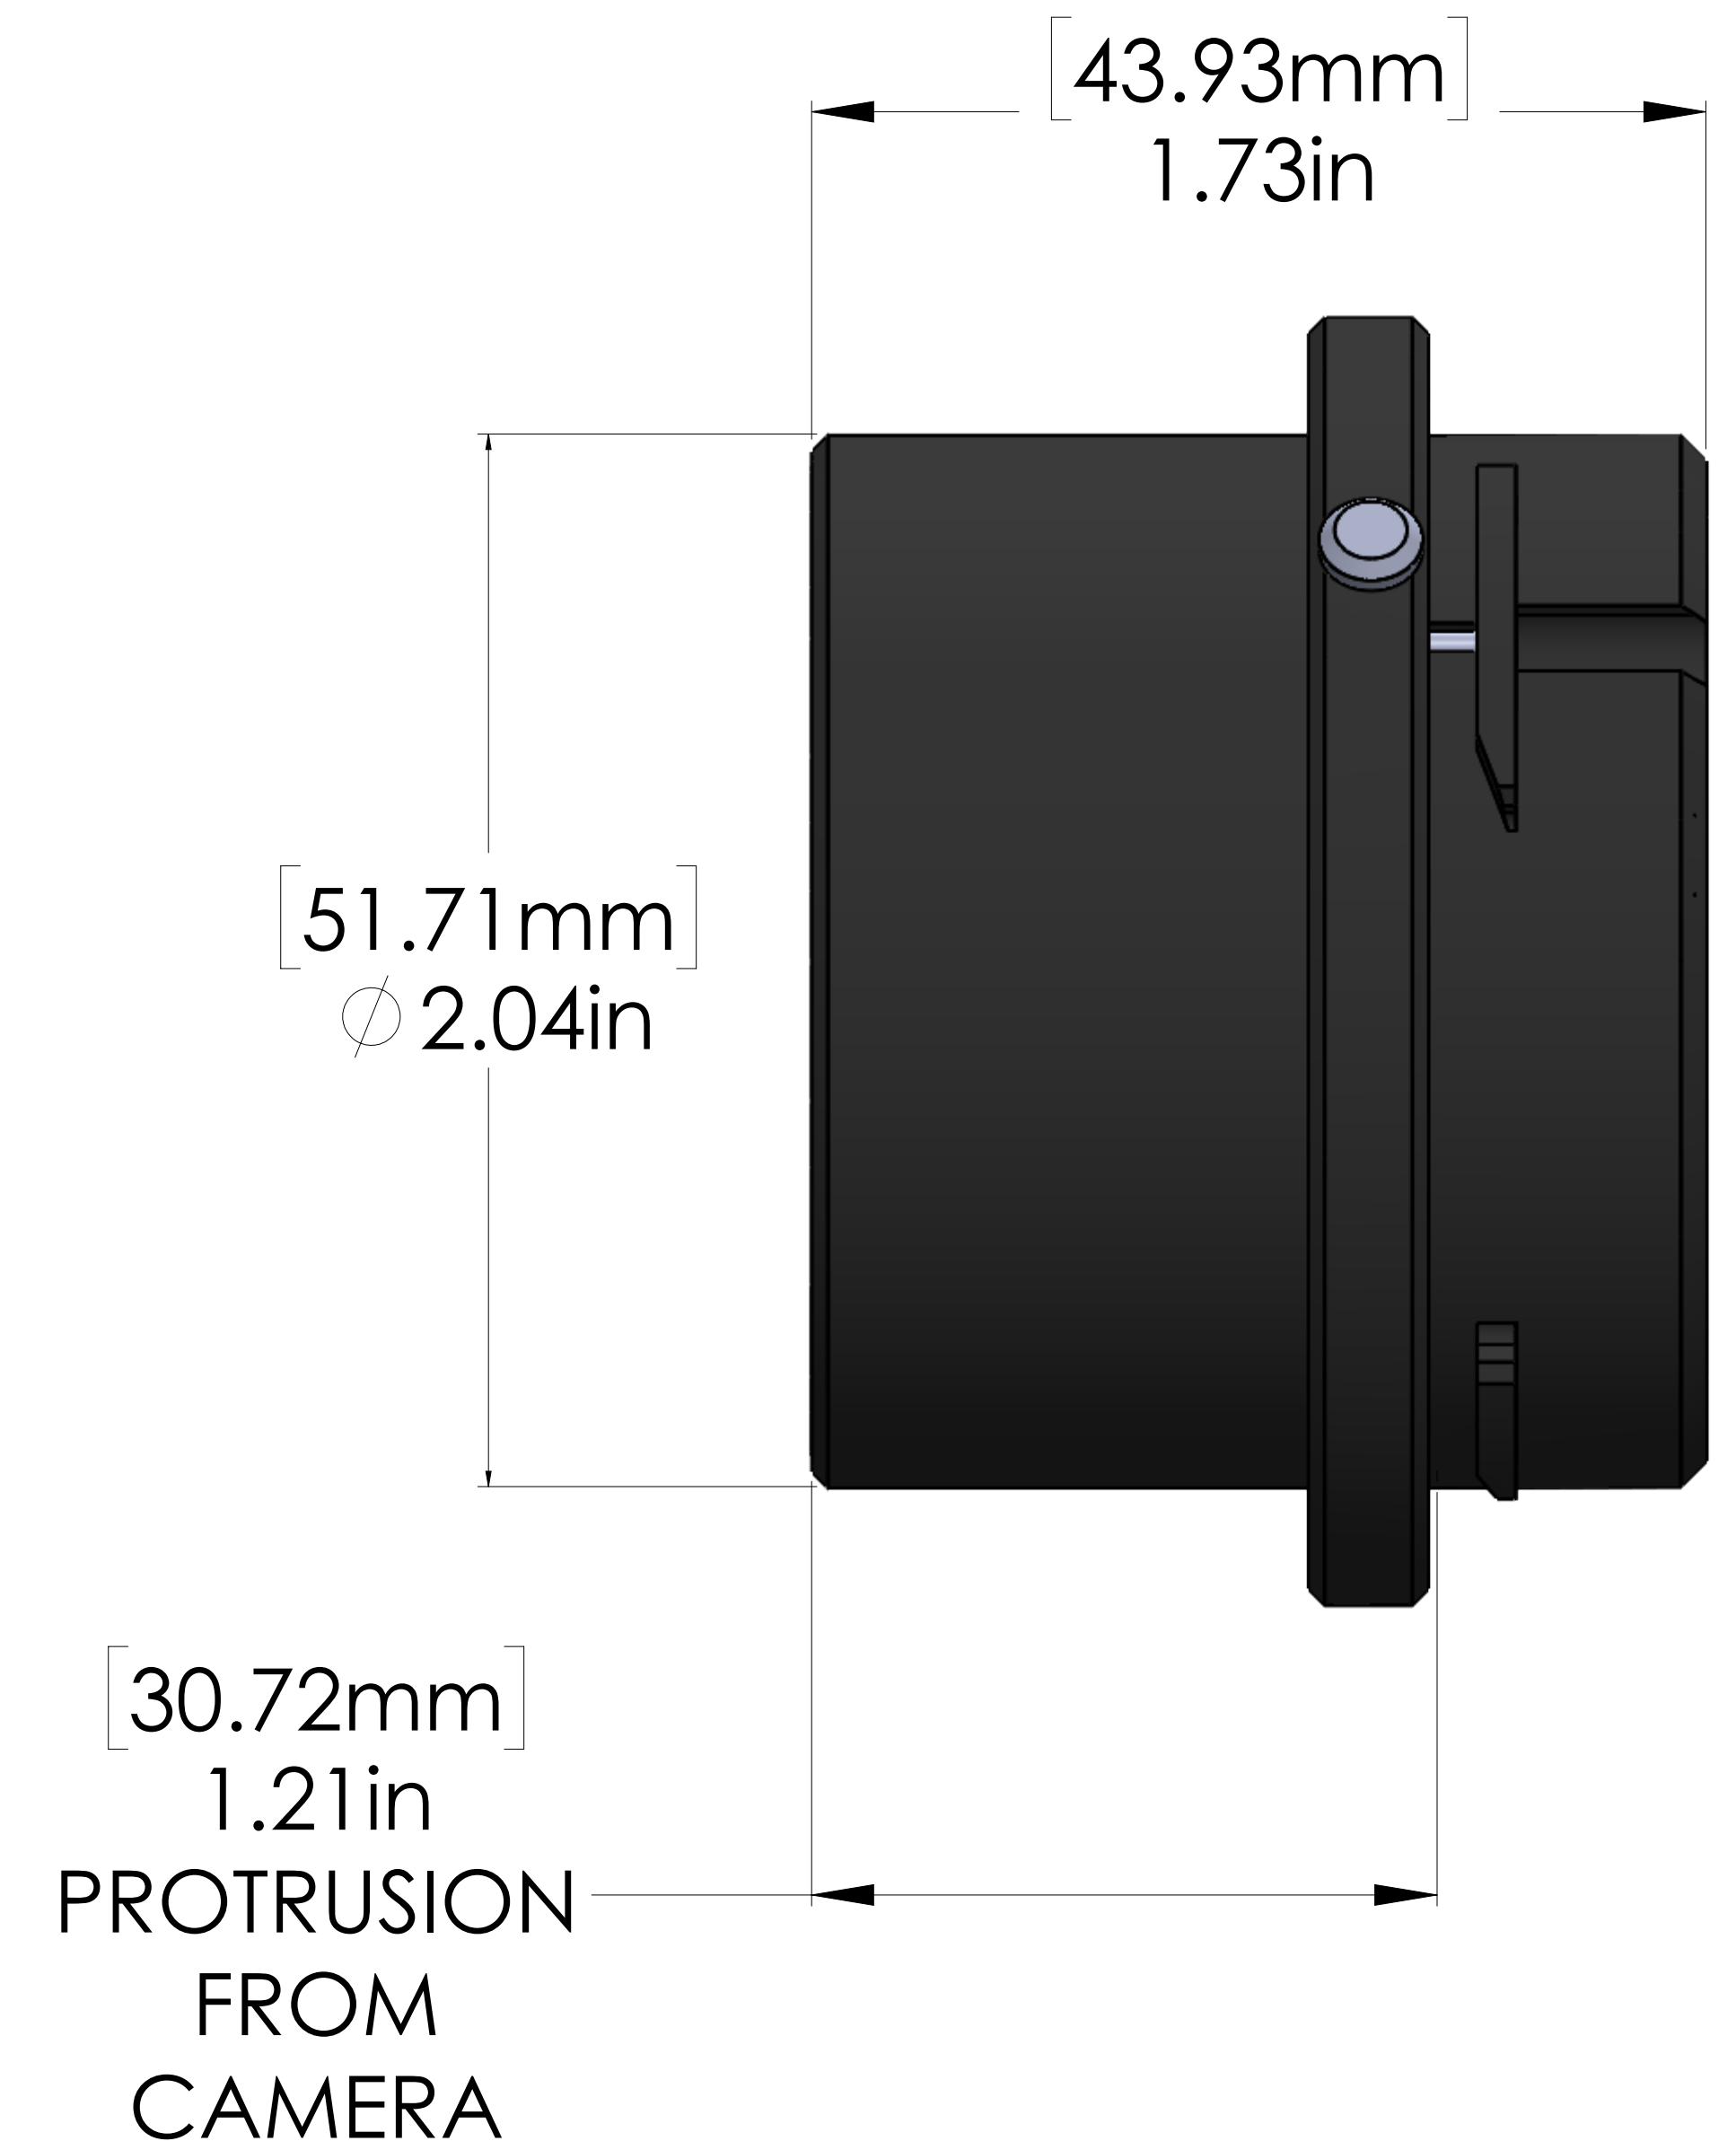

1X - LWIR

P/N: 4213642

WEIGHT - [226.6 g]
8.0 oz

OBJECT
WORKING
DISTANCE - [30mm]
1.18 in