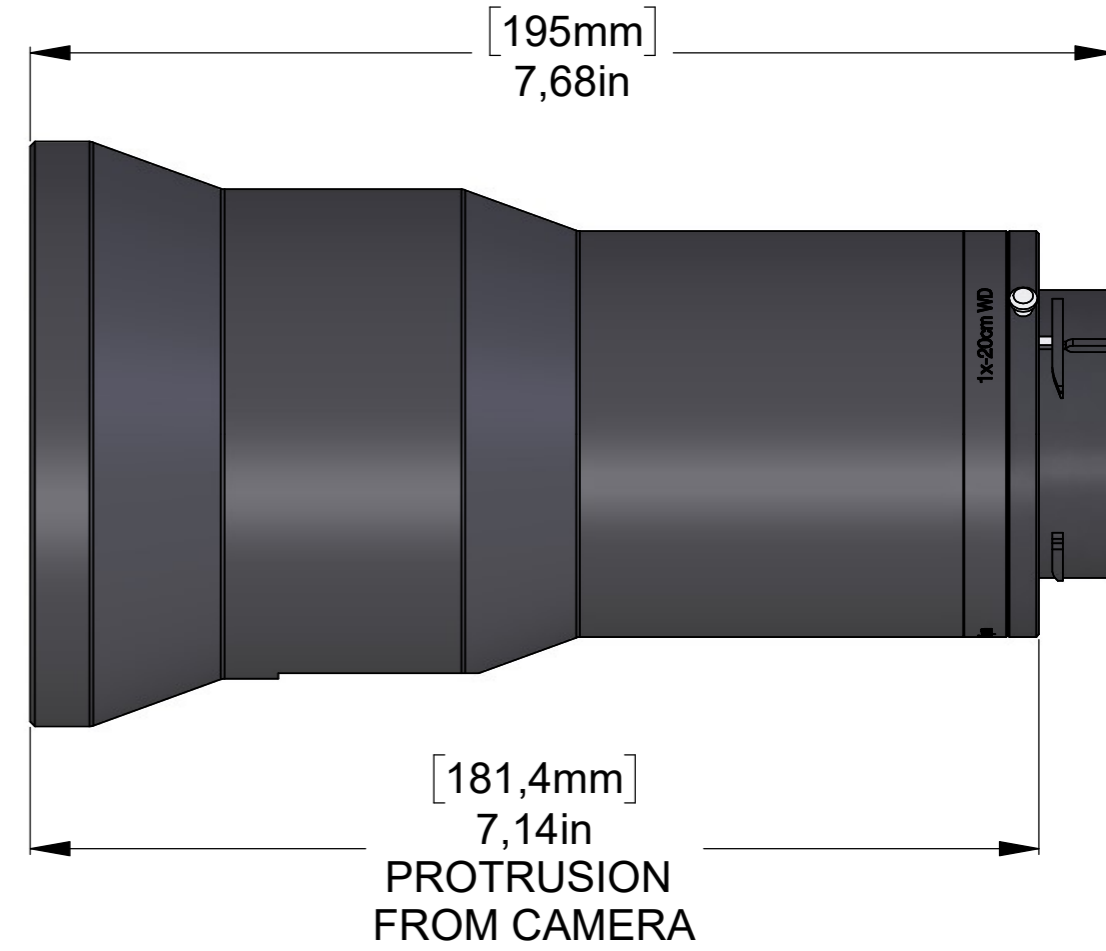

1x-20cm WD  
P/N: T300276

Lens part of T300350.

[105,16mm]  
Ø 4,14in

WEIGHT - [1095g]  
38,6oz